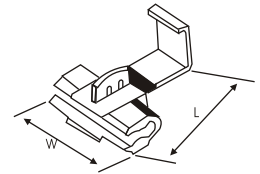

## NOVOFLEX Quick (Mid Way) Wire Connectors

For quick connection of two wires without stripping the wires.

Material : Nylon

Operating Temperature : -20°C to + 85° C

### How To Use :

1. Insert wires on the grooves of the connector.
2. Clamp down the plastic body.
3. The two wires gets connected.