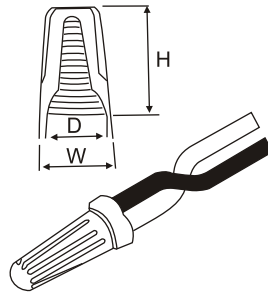

## NOVOFLEX Turn on Wire Connector

Quick, easy and secure way to connect wires together.  
Material: PVC - Threaded, Heat Resistant & Insulating.  
Operating Temperature : -20° C to + 85° C

### How To Use :

1. Turn Power off before installing or removing terminal.
2. Strip wire insulation 1/2".
3. Firmly grasp wires, making sure insulation ends are even and tightly bundled. ( Wires may be twisted or untwisted.) Lead stranded wires slightly. Slip the connector over wire tips.
4. Turn connector onto wires in clockwise direction until secure.
5. To remove, turn connector counter - clockwise.

## NOVOFLEX Quick (Mid Way) Wire Connectors

For quick connection of two wires without stripping the wires.

Material : Nylon

Operating Temperature : -20°C to + 85° C

### How To Use :

1. Insert wires on the grooves of the connector.
2. Clamp down the plastic body.
3. The two wires gets connected.